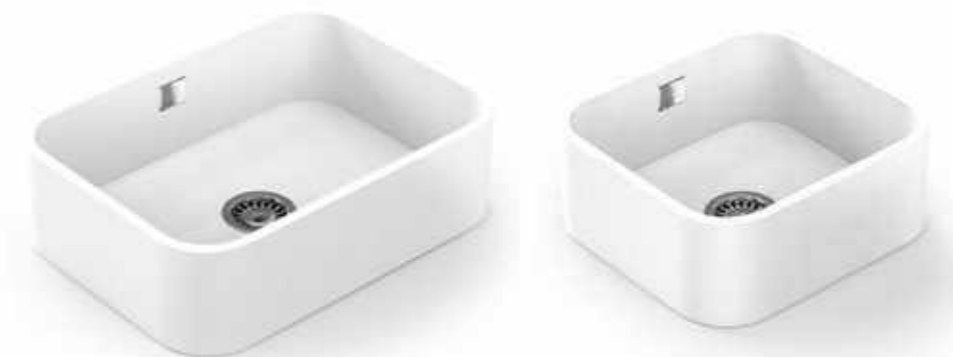

Silestone® Integrity **Due**

Formas más Rectas

ES

DUE, que está disponible en dos tamaños: 37x34x15,5, ideal para el doble seno y 37x51x15,5 para un solo seno, se caracteriza por sus formas más rectas.

Sin duda, para aquellos que ven en la sobriedad de las líneas rectas el summum del estilo y la belleza, esta es la elección perfecta.

Straight Lines

EN

DUE is available in two sizes: 37x34x15.5, ideal for a double sink and 37x51x15.5 for a single sink, it is characterised by its straight lines. The perfect choice for those who see the simplicity of straight lines as the mark of style and beauty.

Formas mais Rectas

PT

DUE, está disponível em dois tamanhos: 37x34x15,5, ideal para aplicações de lava-loiças duplo, e com 37x51x15,5 cm para apenas um lava-loiça caracteriza-se pelas suas formas mais rectas. Esta é sem dúvida a escolha perfeita para aqueles que vêem na sobriedade das linhas rectas o expoente máximo do estilo e da beleza.

Sina Rakare Former

DE

DUE finns i två storlekar: 37 x 34 x 15,5 som är perfekt för en dubbel diskho, och 37 x 51 x 15,5 för en enkel diskho, och de kännetecknas av sina rakare former. Utan tvekan blir detta det perfekta valet för de som ser de enkla raka linjerna som en symbol för stil och skönhet.